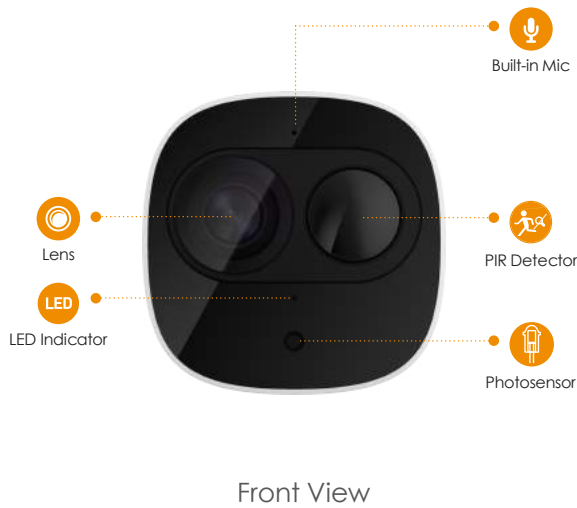

Specifications

Cell Pro

Camera

1/2.7" 2 Megapixel Progressive CMOS
2MP (1920 x 1080)
Night Vision: 10m(33ft) Distance
2.8mm Fixed Lens, F2.2
Field of View : 110° (H), 61° (V), 130° (D)

Video

Video Compression : H.265/H.264
Up to 20fps Frame Rate

Notice Management

PIR Detection

Network

Wi-Fi: IEEE802.11b/g/n,50m(164ft) Open Field
Imou App: iOS, Android

Base Station

Network

1 x 100Mbps Ethernet Port
Wi-Fi: IEEE802.11b/g/n, 100m(328ft) Open Field, 2 X 2 MIMO

Auxiliary Interface

1 x DC Power Port	1 x LAN Port
1 x Reset Button	1 x USB2.0 Port
1 x Sync Button	

Auxiliary Interface

Built-in Mic & Speaker
Micro USB Power Port
SYNC Button

General

DC 5V 1A Power Supply or Rechargeable Battery Power
6 Months Battery for a Full Charge
Power Consumption: ≤3W
IP65
Working Environment: -20°C~+45°C (-4°F~113°F),
Less Than 95%RH
Dimension: 77 x 77 x 71.5mm(3.03 x 3.03x 2.81 inch)
Weight: 350g(0.77lb)
CE, FCC, UL

General

DC 12V 2A Power Supply
Power Consumption: ≤6W
Working Environment: -10°C~+50°C (14°F~122°F),
Less Than 90%RH
Dimension: 157 x 108 x 154mm(6.18 x 4.25 x 6.06 inch)
Weight: 270g(0.60lb)