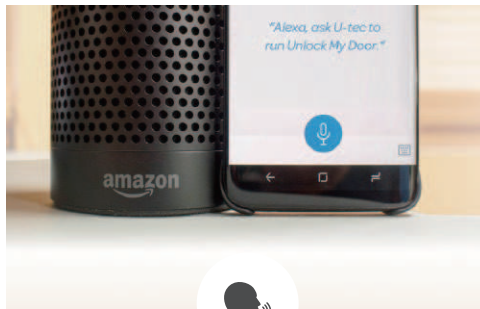

ultral0q

Bridge WiFi Adaptor

Ultraloq Bridge allows you to unlock, share eKeys to your guests for scheduled access, and view access logs from anywhere.

www.u-tec.com

Unlock your Ultraloq anytime, from anywhere

Let friends, guests and service people into your home remotely

Share Ekey Remotely

Grant access to guests and visitors via an eKey for specific dates or periods of time with no monthly fees!

Smart Alerts and Notifications

Get instant alerts every time someone unlocks your door.
• Smart notification feature is not available on Ultraloq UL3 BT.

View logs on the Go

Always know who's entered and exactly when and how they did.

Work with Alexa

Ask Alexa to lock, unlock your door and check door status.

Plug and Go

Just plug into power and connect to your home Wi-Fi network.

[The Revolution On Your Front Door](#)

Work Seamlessly With Your Ultraloq