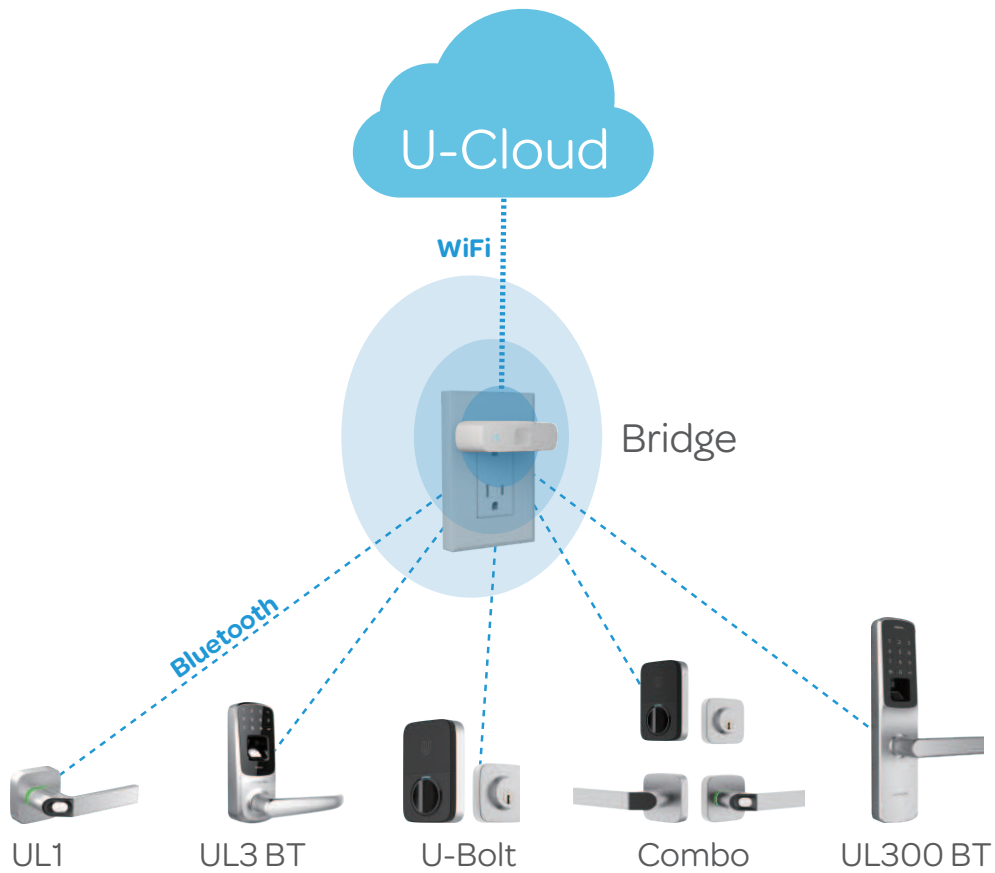

ultral0q

Bridge WiFi Adaptor

Ultraloq Bridge allows you to unlock, share eKeys to your guests for scheduled access, and view access logs from anywhere.

www.u-tec.com

Unlock your Ultraloq anytime, from anywhere

Work with Alexa

Ask Alexa to lock, unlock your door and check door status.

Plug and Go

Just plug into power and connect to your home Wi-Fi network.

[The Revolution On Your Front Door](#)

Work Seamlessly With Your Ultraloq

Specification

Name	Ultraloq Bridge
Model	UB01
Description	WiFi adaptor for Ultraloq smart lock
Connectivity	Bluetooth 4.0 (Bluetooth Smart), 2.4GHz 802.11 (b/g/n) WiFi
Power	100-240V, 50-60Hz, 0.1A, Standard North American power outlet
Dimension	2.05" (H) x 0.8" (W) x 2.5" (L) / 5.2 cm (H) x 2 cm (W) x 6.35 cm (L)
Weight	1.3 oz. / 38 g