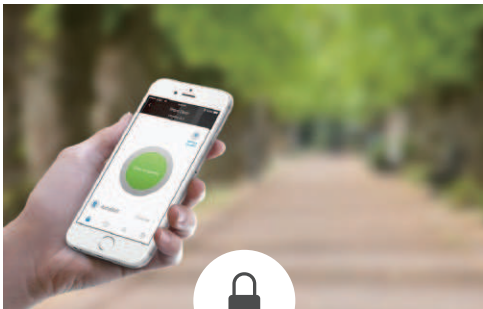

ultral0q

Bridge WiFi Adaptor

Ultraloq Bridge allows you to unlock, share eKeys to your guests for scheduled access, and view access logs from anywhere.

www.u-tec.com

Unlock your Ultraloq anytime, from anywhere

Let friends, guests and service people into your home remotely

Share Ekey Remotely

Grant access to guests and visitors via an eKey for specific dates or periods of time with no monthly fees!

Smart Alerts and Notifications

Get instant alerts every time someone unlocks your door.
• Smart notification feature is not available on Ultraloq UL3 BT.

View logs on the Go

Always know who's entered and exactly when and how they did.

Work with Alexa

Ask Alexa to lock, unlock your door and check door status.

Plug and Go

Just plug into power and connect to your home Wi-Fi network.

[The Revolution On Your Front Door](#)

Work Seamlessly With Your Ultraloq