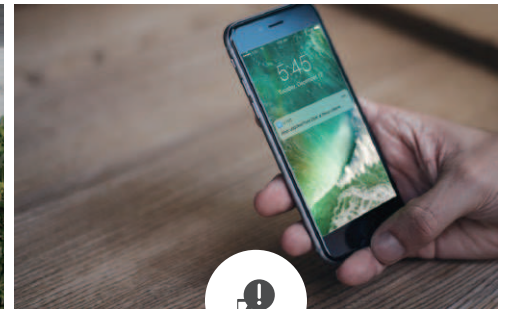

ultral0q

Bridge WiFi Adaptor

Ultraloq Bridge allows you to unlock, share eKeys to your guests for scheduled access, and view access logs from anywhere.

www.u-tec.com

Unlock your Ultraloq anytime, from anywhere

Let friends, guests and service people into your home remotely

Share Ekey Remotely

Grant access to guests and visitors via an eKey for specific dates or periods of time with no monthly fees!

Smart Alerts and Notifications

Get instant alerts every time someone unlocks your door.
• Smart notification feature is not available on Ultraloq UL3 BT.

View logs on the Go

Always know who's entered and exactly when and how they did.