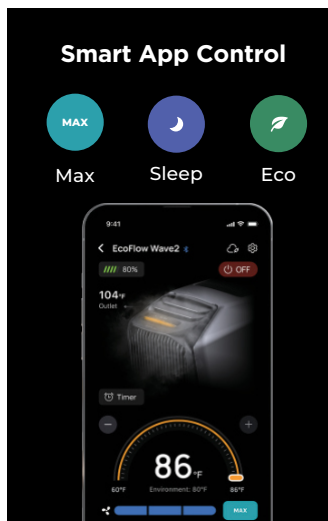

Fastest cooling and heating

The world's first wireless portable AC with a heater. EcoFlow's tailor-made compressor enables WAVE 2 to provide 5100 BTUs of cooling and 6100 BTUs of heating.